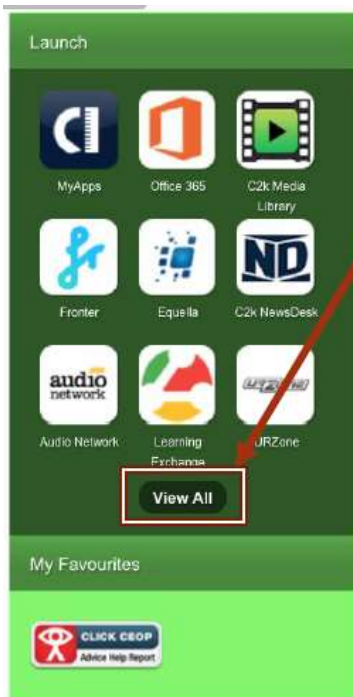

Click on view all