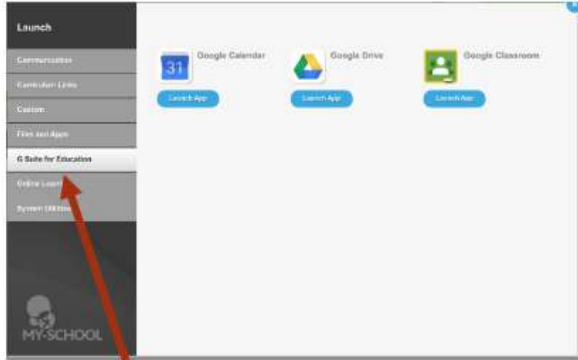

Click on G suite for education

Logging on to Google Classroom