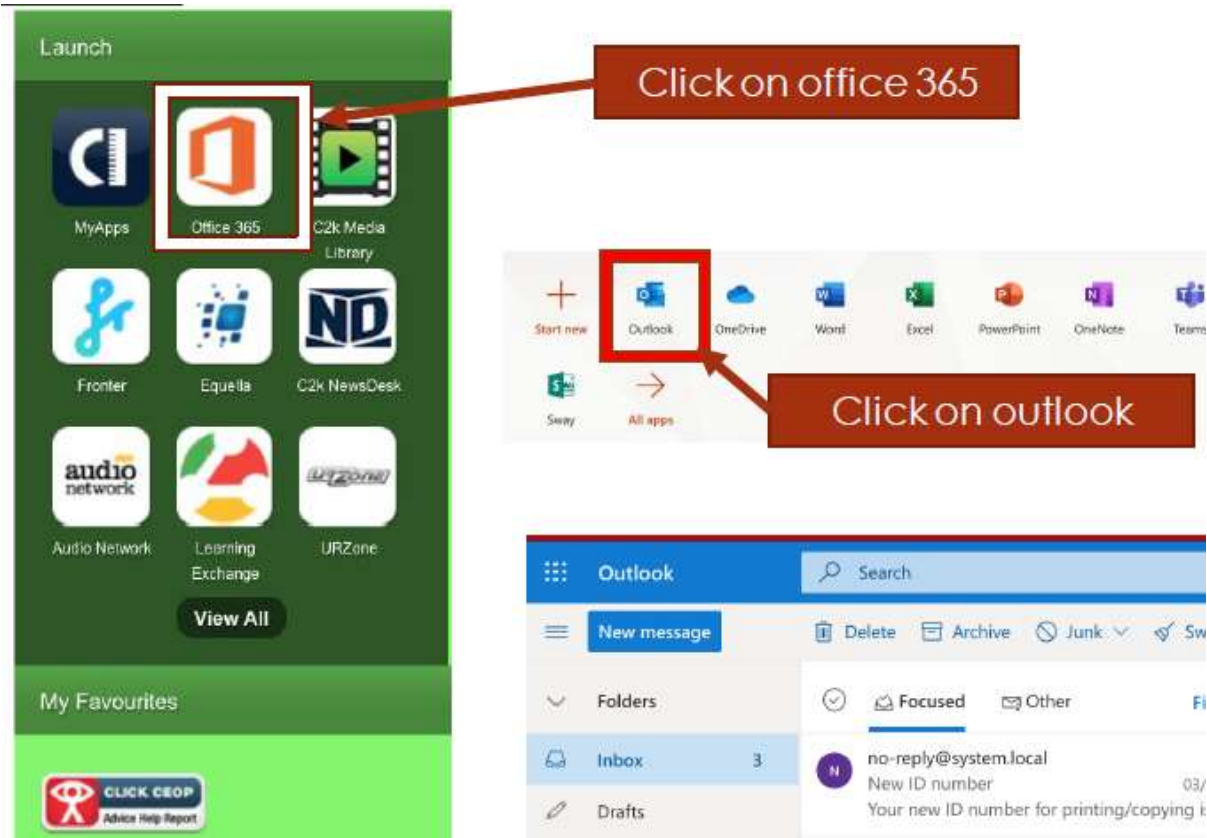

Accessing your Emails